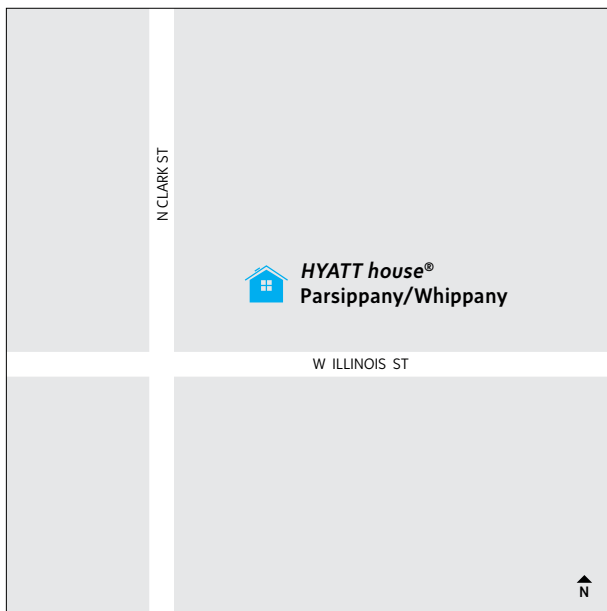

We're waiting to welcome you.

Visit hyatthouse.com or call 866 974 9288 to plan your visit.

HYATT
house®

Hyatt House® Parsippany/Whippany
1 Ridgedale Avenue ▸ Whippany, NJ 07981
T 973 605 1001 ▸ F 973 605 8338
hyatthousewhippany.com