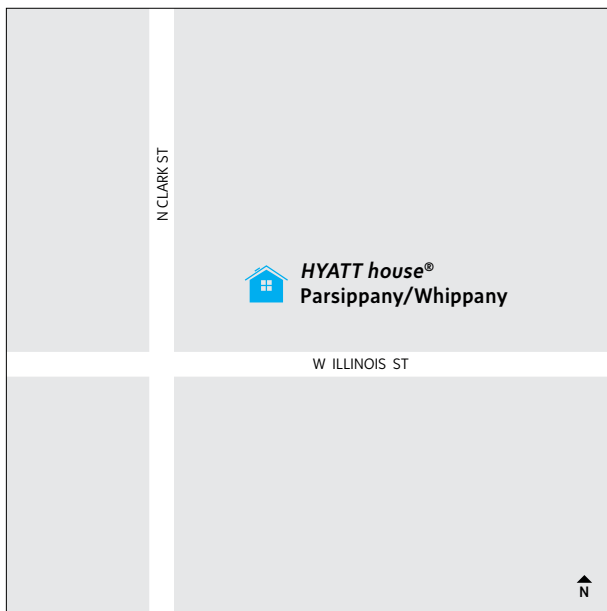

We're waiting to welcome you.

Visit hyatthouse.com or call 866 974 9288 to plan your visit.

HYATT
house®

Hyatt House® Parsippany/Whippany
1 Ridgedale Avenue ▀ Whippany, NJ 07981
T 973 605 1001 ▀ F 973 605 8338
hyatthousewhippany.com